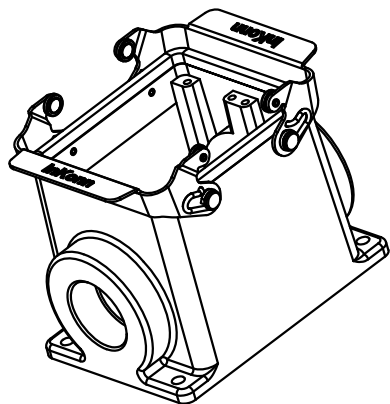

B

B

C

C

D

D

 InKonn® InKonn (Suzhou) Electric Technology Co.,Ltd.	 All Dimensions in mm Original Size DIN A4	Date 2020-03-24	Drawing No. TC0551842	Rev. A00	Scale 1:1.5
	Part No. 10 11 032 1662	Created by Shuxu Huang	Checked by Yiyi Luo	Page 1/1	
Type Name HB32-HSM-DL/S-M40					