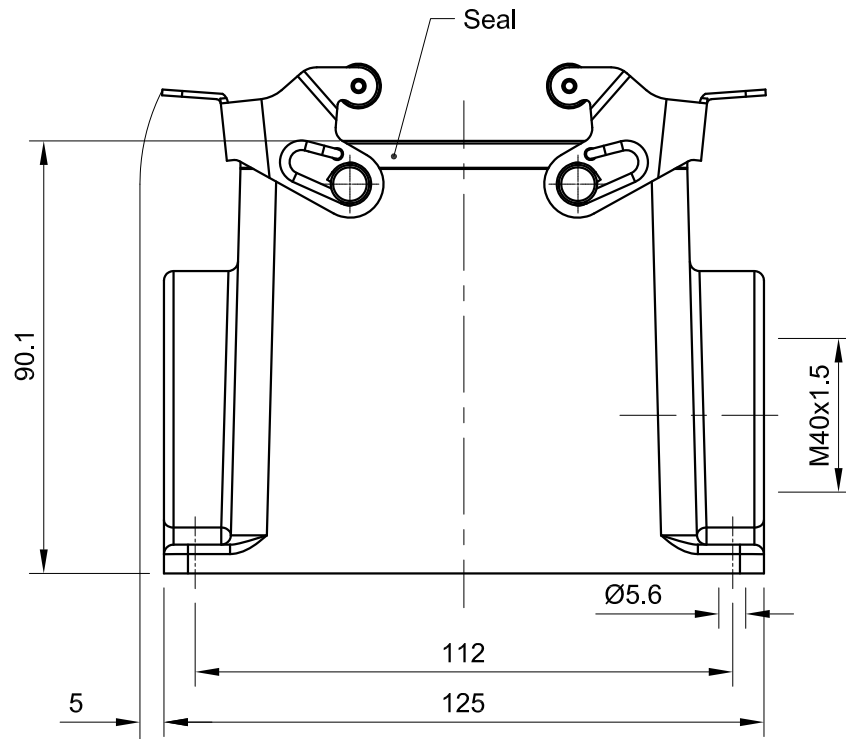

B

B

C

C

D

D

 InKonn® InKonn (Suzhou) Electric Technology Co.,Ltd.	 All Dimensions in mm Original Size DIN A4	Date 2020-03-24	Drawing No. TC0551842	Rev. A00	Scale 1:1.5
	Part No. 10 11 032 1662	Created by Shuxu Huang	Checked by Yiyi Luo	Page 1/1	
Type Name HB32-HSM-DL/S-M40					

1

2

3

4

5

6