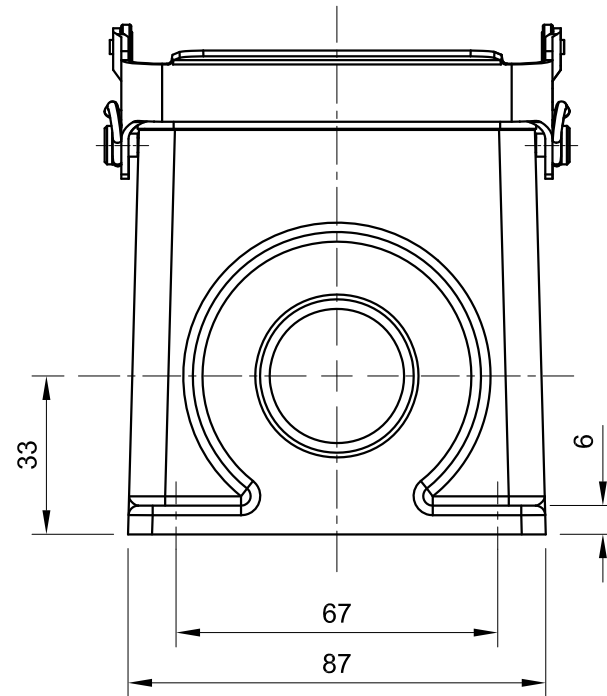

B

B

C

C

D

D

 InKonn® InKonn (Suzhou) Electric Technology Co.,Ltd.	 All Dimensions in mm Original Size DIN A4	Date 2020-03-24	Drawing No. TC0551842	Rev. A00	Scale 1:1.5
	Part No. 10 11 032 1662	Created by Shuxu Huang	Checked by Yiyi Luo	Page 1/1	
Type Name HB32-HSM-DL/S-M40					